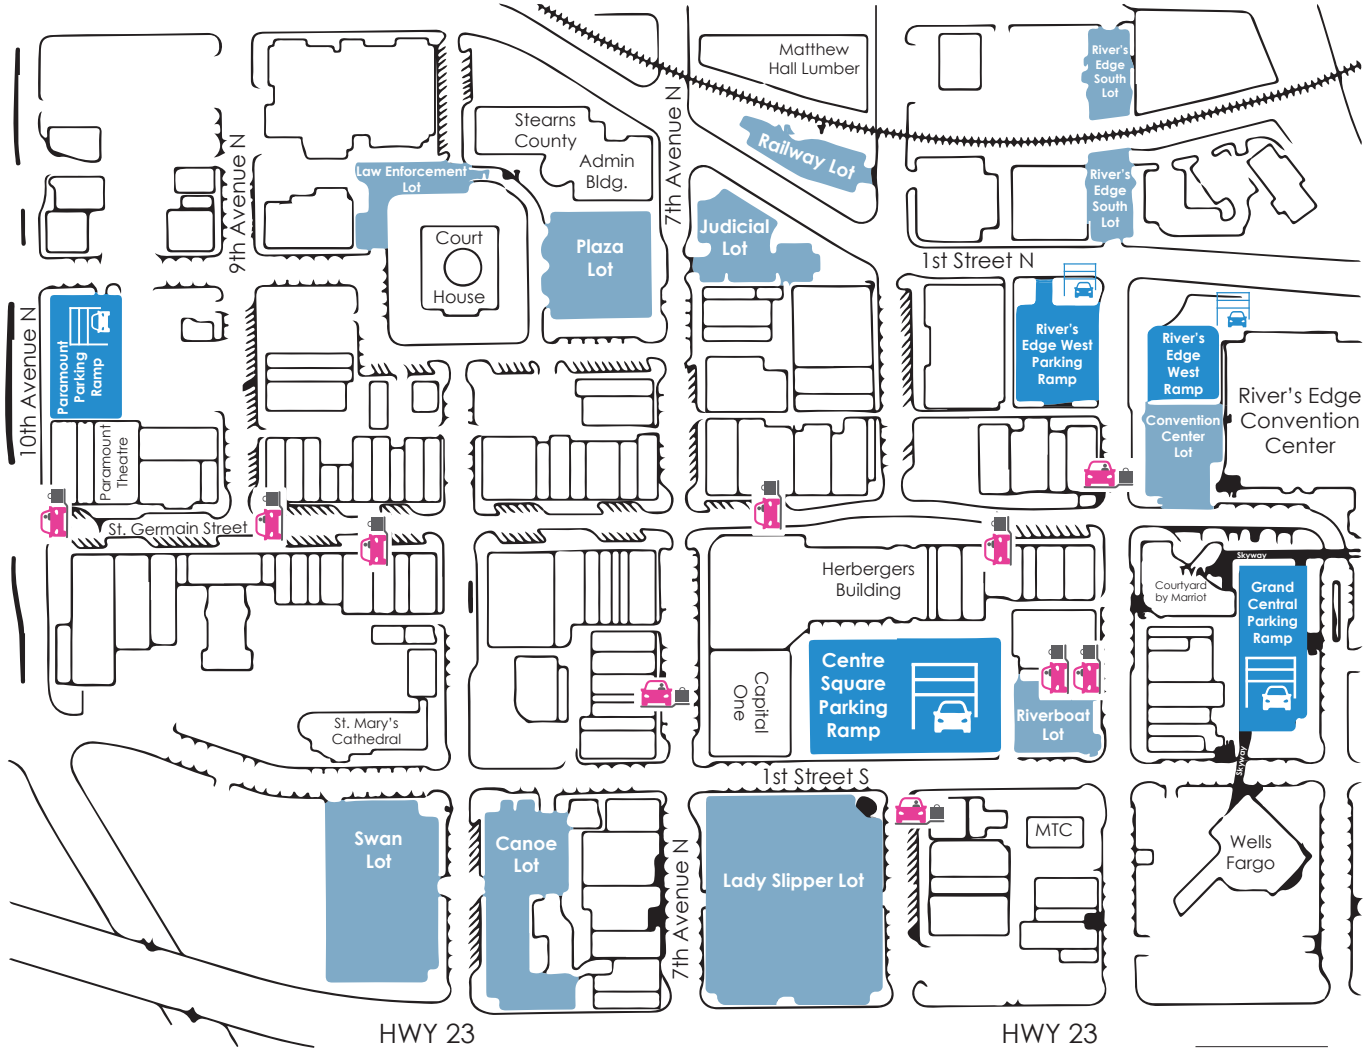

# BEGINNING JUNE 1 - ST. CLOUD PARKING PILOT

June 1 - Dec. 31 St. Cloud will be trialing a parking pilot developed with feedback from the downtown business community

FREE Ramp Parking after 5 PM weekdays & all day Saturday & Sunday - Over 2,000 parking spaces between 5 ramps

60 free minutes of Ramp Parking M-F from 6 AM -5 PM for ParkMobile app transactions

Street and Surface Lot Parking will require payment 24/7

FREE PARKING NIGHTS & WEEKEND - ALL PARKING RAMPS

# St. Cloud Parking Ramp & Curbside Pickup Map

**CURBSIDE  
PICKUP  
ONLY**

**RAMP**